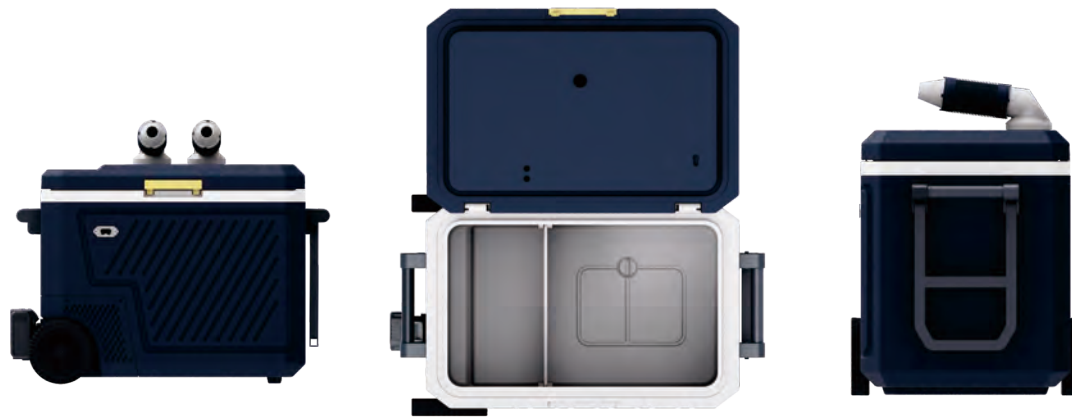

开瓶无界，畅饮随行

Just a light pull and the weight is gone

轻轻一拉，负重全无

Retractable and can rotate 360° degrees

可伸缩，可360°旋转